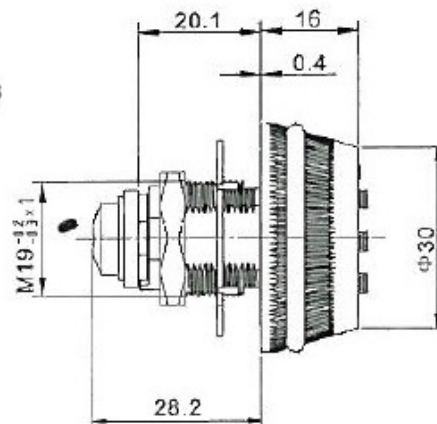

PRODUCT SHEET

Description:

Combi. Cam Lock 90DG, 3-Digits, $\varnothing 19 \times 20 \text{mm}$, CPL, Black Rubber Ring, Straight Cam CE: 37mm, Universal - Left & Right in one, Lock

Item number:

14.08.204-0

Units	Box	Carton	HS Code	Barcode
Pcs.	25	100	8301300000	 5704866438445

SISO A/S

Mileparken 11
DK-2740 Skovlunde
Denmark
VAT: DK 24786013

Phone +45 45 830 900

www.siso.dk
siso@siso.dk

Danske Bank
Nytorv Branch
Copenhagen
SWIFT: DABADKKK

Account no.
4180 3112 112936
IBAN Account
DK7230003112112936