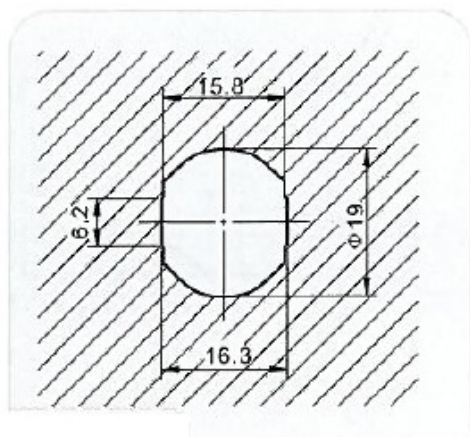

PRODUCT SHEET

Description:

Combi. Cam Lock 90DG, 3-Digits, $\varnothing 19 \times 20 \text{mm}$, CPL, Black Rubber Ring, Straight Cam CE: 37mm, Universal - Left & Right in one, Lock

Item number:

14.08.204-0

Units	Box	Carton	HS Code	Barcode
Pcs.	25	100	8301300000	 5704866438445

SISO A/S

Mileparken 11
DK-2740 Skovlunde
Denmark
VAT: DK 24786013

Phone +45 45 830 900

www.siso.dk
siso@siso.dk

Danske Bank
Nytorv Branch
Copenhagen
SWIFT: DABADKKK

Account no.
4180 3112 112936
IBAN Account
DK7230003112112936