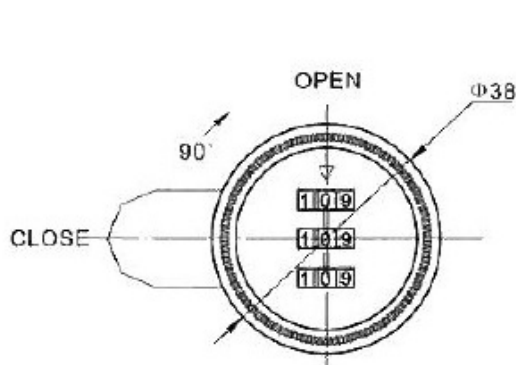

PRODUCT SHEET

Description:

Combi. Cam Lock 90DG, 3-Digits, $\varnothing 19 \times 20 \text{mm}$, CPL, Black Rubber Ring, Straight Cam CE: 37mm, Universal - Left & Right in one, Lock

Item number:

14.08.204-0

Units	Box	Carton	HS Code	Barcode
Pcs.	25	100	8301300000	 5704866438445

SISO A/S

Mileparken 11
DK-2740 Skovlunde
Denmark
VAT: DK 24786013

Phone +45 45 830 900

www.siso.dk
siso@siso.dk

Danske Bank
Nytorv Branch
Copenhagen
SWIFT: DABADKKK

Account no.
4180 3112 112936
IBAN Account
DK7230003112112936